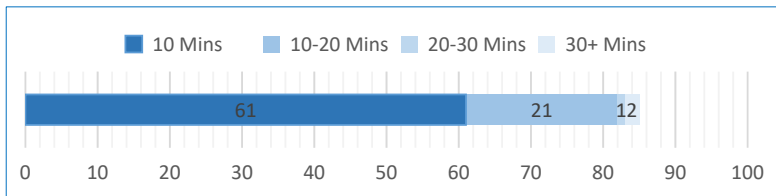

3. Membership

3.1 Members within 10 mins drive time of Rustons Tennis Club

Tennis Segment	Total	10 mins	Total %	10 mins %
Tennis Titans	0	0	0%	0%
Tennis Troupers	7	5	8%	8%
Seasonal Spinners	3	2	4%	3%
Wimbledon Warriors	0	0	0%	0%
Social Butterflies	0	0	0%	0%
Senior Stalwarts	74	53	87%	87%
Non Profile	1	1	1%	2%
Total	85	61	100%	100%

3.2 Members within 20 mins drive time of Rustons Tennis Club

Tennis Segment	Total	20 mins	Total %	20 mins %
Tennis Titans	0	0	0%	0%
Tennis Troupers	7	6	8%	7%
Seasonal Spinners	3	3	4%	4%
Wimbledon Warriors	0	0	0%	0%
Social Butterflies	0	0	0%	0%
Senior Stalwarts	74	72	87%	88%
Non Profile	1	1	1%	1%
Total	85	82	100%	100%

3.3 All members drive time of Rustons Tennis Club

Drive-Time	# Members
10 Mins	61
10-20 Mins	21
20-30 Mins	1
30+ Mins	2