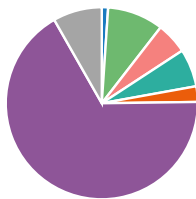

4. Potential

4.1 Potential within 10 mins drive time of Rustons Tennis Club

Tennis Segment	Population	%
Tennis Titans	622	1%
Tennis Troupers	5,519	9%
Seasonal Spinners	3,089	5%
Wimbledon Warriors	3,730	6%
Social Butterflies	1,535	3%
Senior Stalwarts	39,175	67%
Non Profile	4,822	8%
Total	58,492	100%

4.2 Potential within 20 mins drive time of Rustons Tennis Club

Tennis Segment	Population	%
Tennis Titans	12,154	6%
Tennis Troupers	17,297	9%
Seasonal Spinners	10,930	6%
Wimbledon Warriors	6,139	3%
Social Butterflies	5,091	3%
Senior Stalwarts	122,283	63%
Non Profile	19,185	10%
Total	193,079	100%

10 mins