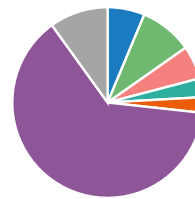

4. Potential

4.1 Potential within 10 mins drive time of Rustons Tennis Club

Tennis Segment	Population	%
Tennis Titans	622	1%
Tennis Troupers	5,519	9%
Seasonal Spinners	3,089	5%
Wimbledon Warriors	3,730	6%
Social Butterflies	1,535	3%
Senior Stalwarts	39,175	67%
Non Profile	4,822	8%
Total	58,492	100%

4.2 Potential within 20 mins drive time of Rustons Tennis Club

Tennis Segment	Population	%
Tennis Titans	12,154	6%
Tennis Troupers	17,297	9%
Seasonal Spinners	10,930	6%
Wimbledon Warriors	6,139	3%
Social Butterflies	5,091	3%
Senior Stalwarts	122,283	63%
Non Profile	19,185	10%
Total	193,079	100%

20 mins