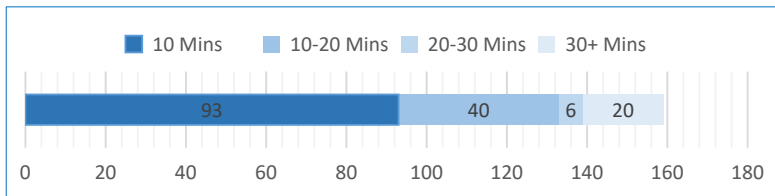

3. Membership

3.1 Members within 10 mins drive time of Eastgate Club

Tennis Segment	Total	10 mins	Total %	10 mins %
Tennis Titans	0	0	0%	0%
Tennis Troupers	12	6	8%	6%
Seasonal Spinners	13	12	8%	13%
Wimbledon Warriors	6	6	4%	6%
Social Butterflies	2	2	1%	2%
Senior Stalwarts	122	65	77%	70%
Non Profile	4	2	3%	2%
Total	159	93	100%	100%

3.2 Members within 20 mins drive time of Eastgate Club

Tennis Segment	Total	20 mins	Total %	20 mins %
Tennis Titans	0	0	0%	0%
Tennis Troupers	12	8	8%	6%
Seasonal Spinners	13	12	8%	9%
Wimbledon Warriors	6	6	4%	5%
Social Butterflies	2	2	1%	2%
Senior Stalwarts	122	102	77%	77%
Non Profile	4	3	3%	2%
Total	159	133	100%	100%

3.3 All members drive time of Eastgate Club

Drive-Time	# Members
10 Mins	93
10-20 Mins	40
20-30 Mins	6
30+ Mins	20