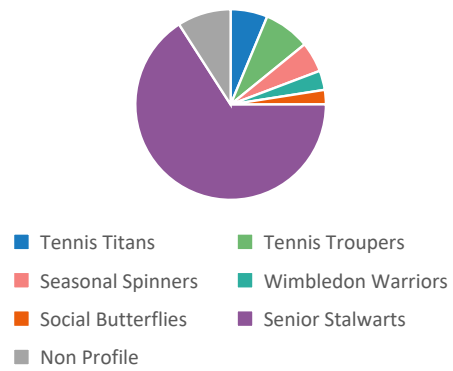

4. Potential

4.1 Potential within 10 mins drive time of Eastgate Club

Tennis Segment	Population	%
Tennis Titans	2,521	3%
Tennis Troupers	9,557	11%
Seasonal Spinners	9,041	10%
Wimbledon Warriors	6,132	7%
Social Butterflies	4,571	5%
Senior Stalwarts	42,758	49%
Non Profile	12,132	14%
Total	86,712	100%

4.2 Potential within 20 mins drive time of Eastgate Club

Tennis Segment	Population	%
Tennis Titans	11,756	6%
Tennis Troupers	14,714	8%
Seasonal Spinners	9,591	5%
Wimbledon Warriors	6,139	3%
Social Butterflies	4,571	2%
Senior Stalwarts	123,514	66%
Non Profile	17,027	9%
Total	187,312	100%

20 mins