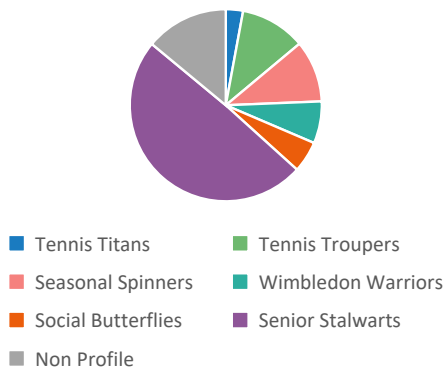

4. Potential

4.1 Potential within 10 mins drive time of Eastgate Club

Tennis Segment	Population	%
Tennis Titans	2,521	3%
Tennis Troupers	9,557	11%
Seasonal Spinners	9,041	10%
Wimbledon Warriors	6,132	7%
Social Butterflies	4,571	5%
Senior Stalwarts	42,758	49%
Non Profile	12,132	14%
Total	86,712	100%

4.2 Potential within 20 mins drive time of Eastgate Club

Tennis Segment	Population	%
Tennis Titans	11,756	6%
Tennis Troupers	14,714	8%
Seasonal Spinners	9,591	5%
Wimbledon Warriors	6,139	3%
Social Butterflies	4,571	2%
Senior Stalwarts	123,514	66%
Non Profile	17,027	9%
Total	187,312	100%

10 mins